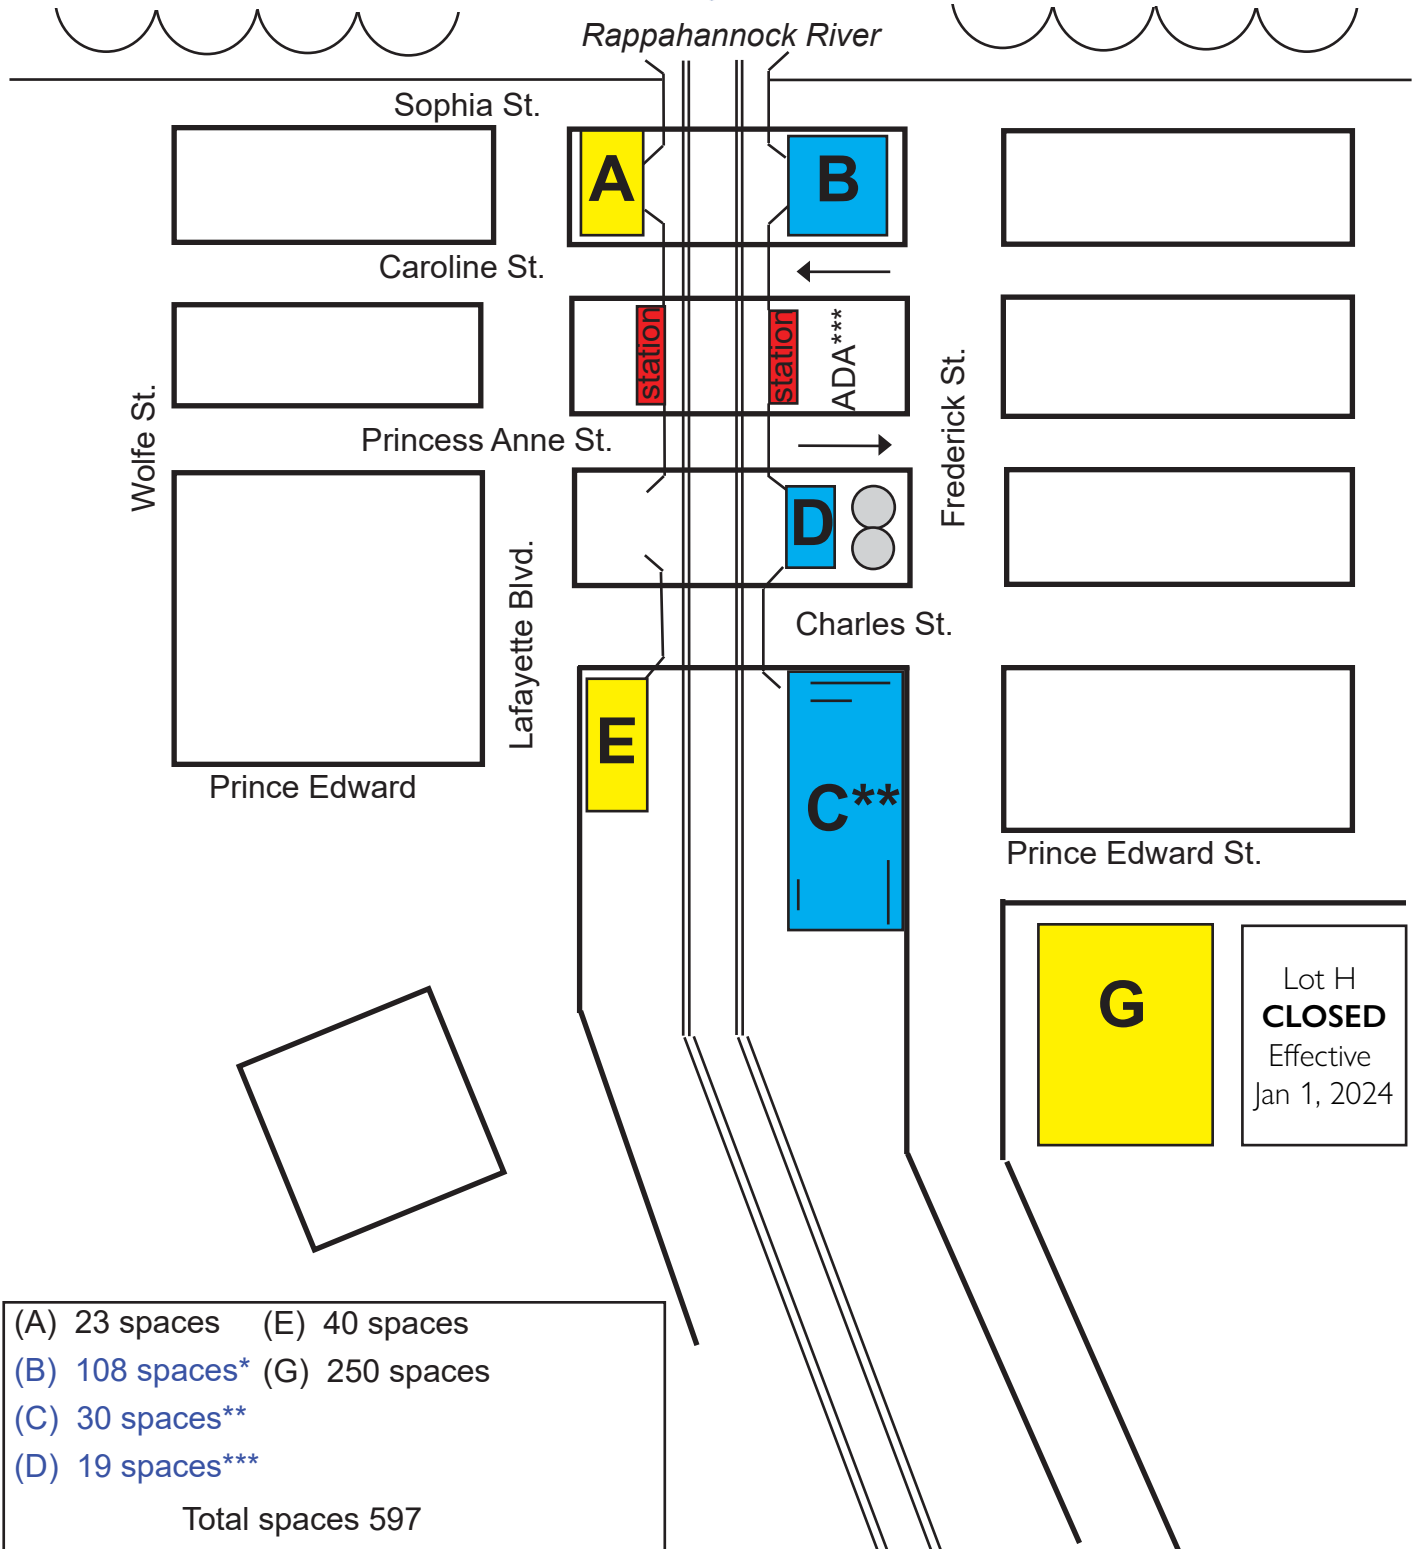

# Virginia Railway Express

Fredericksburg

Free Parking Lots

- (A) 23 spaces    (E) 40 spaces
  - (B) 108 spaces\*    (G) 250 spaces
  - (C) 30 spaces\*\*
  - (D) 19 spaces\*\*\*
- Total spaces 597

\*Lot B - Fredericksburg residents only  
 \*\*Lot C - Only spaces designated as VRE spaces  
 \*\*\*Lot D - Member Jurisdiction residents only

Lot H  
**CLOSED**  
 Effective  
 Jan 1, 2024